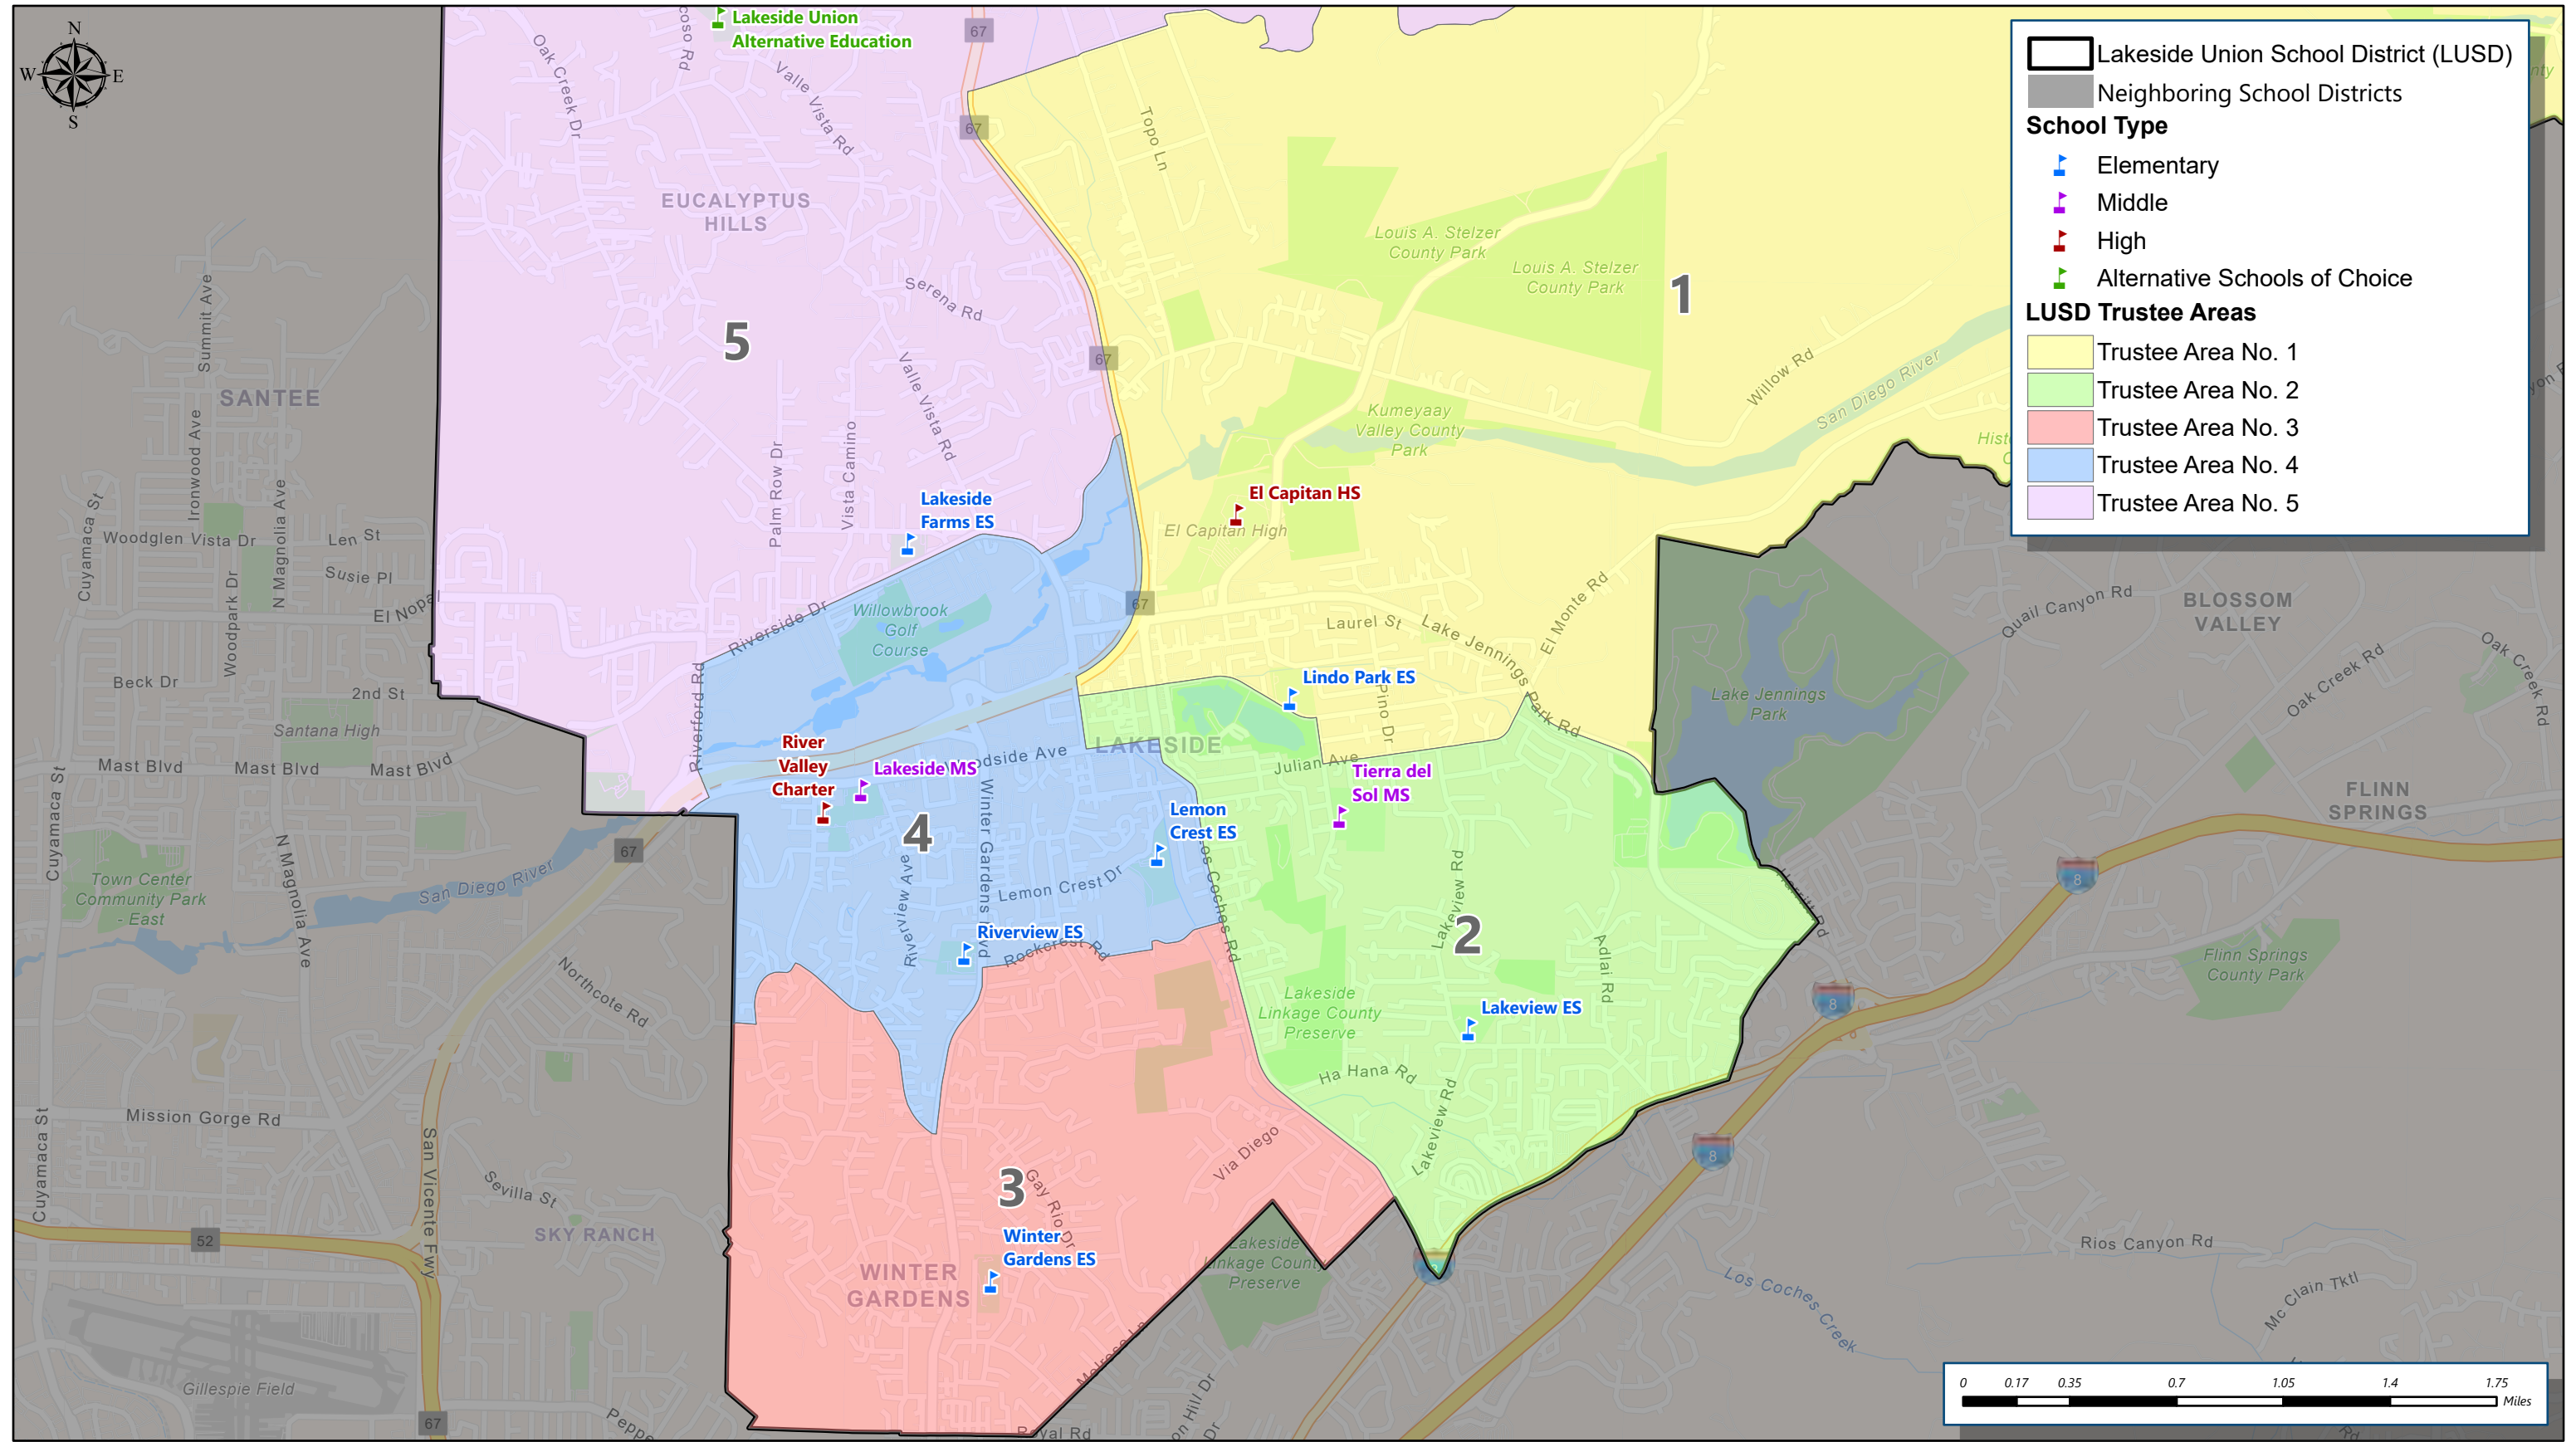

Lakeside Union School District (LUSD)

Neighboring School Districts

School Type

- Elementary
- Middle
- High
- Alternative Schools of Choice

LUSD Trustee Areas

- Trustee Area No. 1
- Trustee Area No. 2
- Trustee Area No. 3
- Trustee Area No. 4
- Trustee Area No. 5

Date: 10/29/2024

Date: 10/29/2024